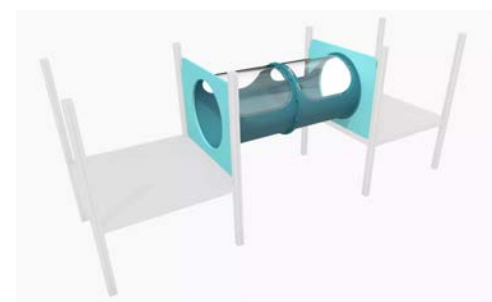

Curvy Slide (48%), Tunnel (39%), Climbing Wall (39%)

Please choose your favorite two features for ages 5-12 play structure:

**Results:**

“Crest” Climber (40%), “Ring” Climber (32%), “Vine” Climber (31%)

---

Please choose your favorite slide for ages 5-12 play structure:

**Result:** Double Curve Slide (42%), Roller Slide (34%)

---

Please choose your favorite climbing feature for the adventure area:

**Result:** Obstacle Course (60%)