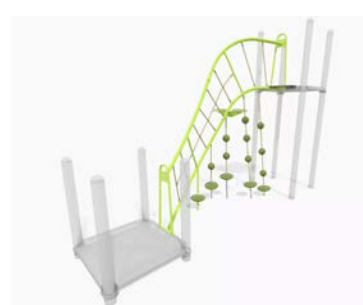

## Survey Summary / Montopolis Playground

January 17, 2024

---

Please choose your favorite color palette:

**Result:** Rainbow (60%)

Please choose your favorite two features for ages 2-5 play structure:

**Results:**

Curvy Slide (48%), Tunnel (39%), Climbing Wall (39%)

Please choose your favorite two features for ages 5-12 play structure:

**Results:**

“Crest” Climber (40%), “Ring” Climber (32%), “Vine” Climber (31%)

---

Please choose your favorite slide for ages 5-12 play structure:

**Result:** Double Curve Slide (42%), Roller Slide (34%)

---

Please choose your favorite climbing feature for the adventure area:

**Result:** Obstacle Course (60%)