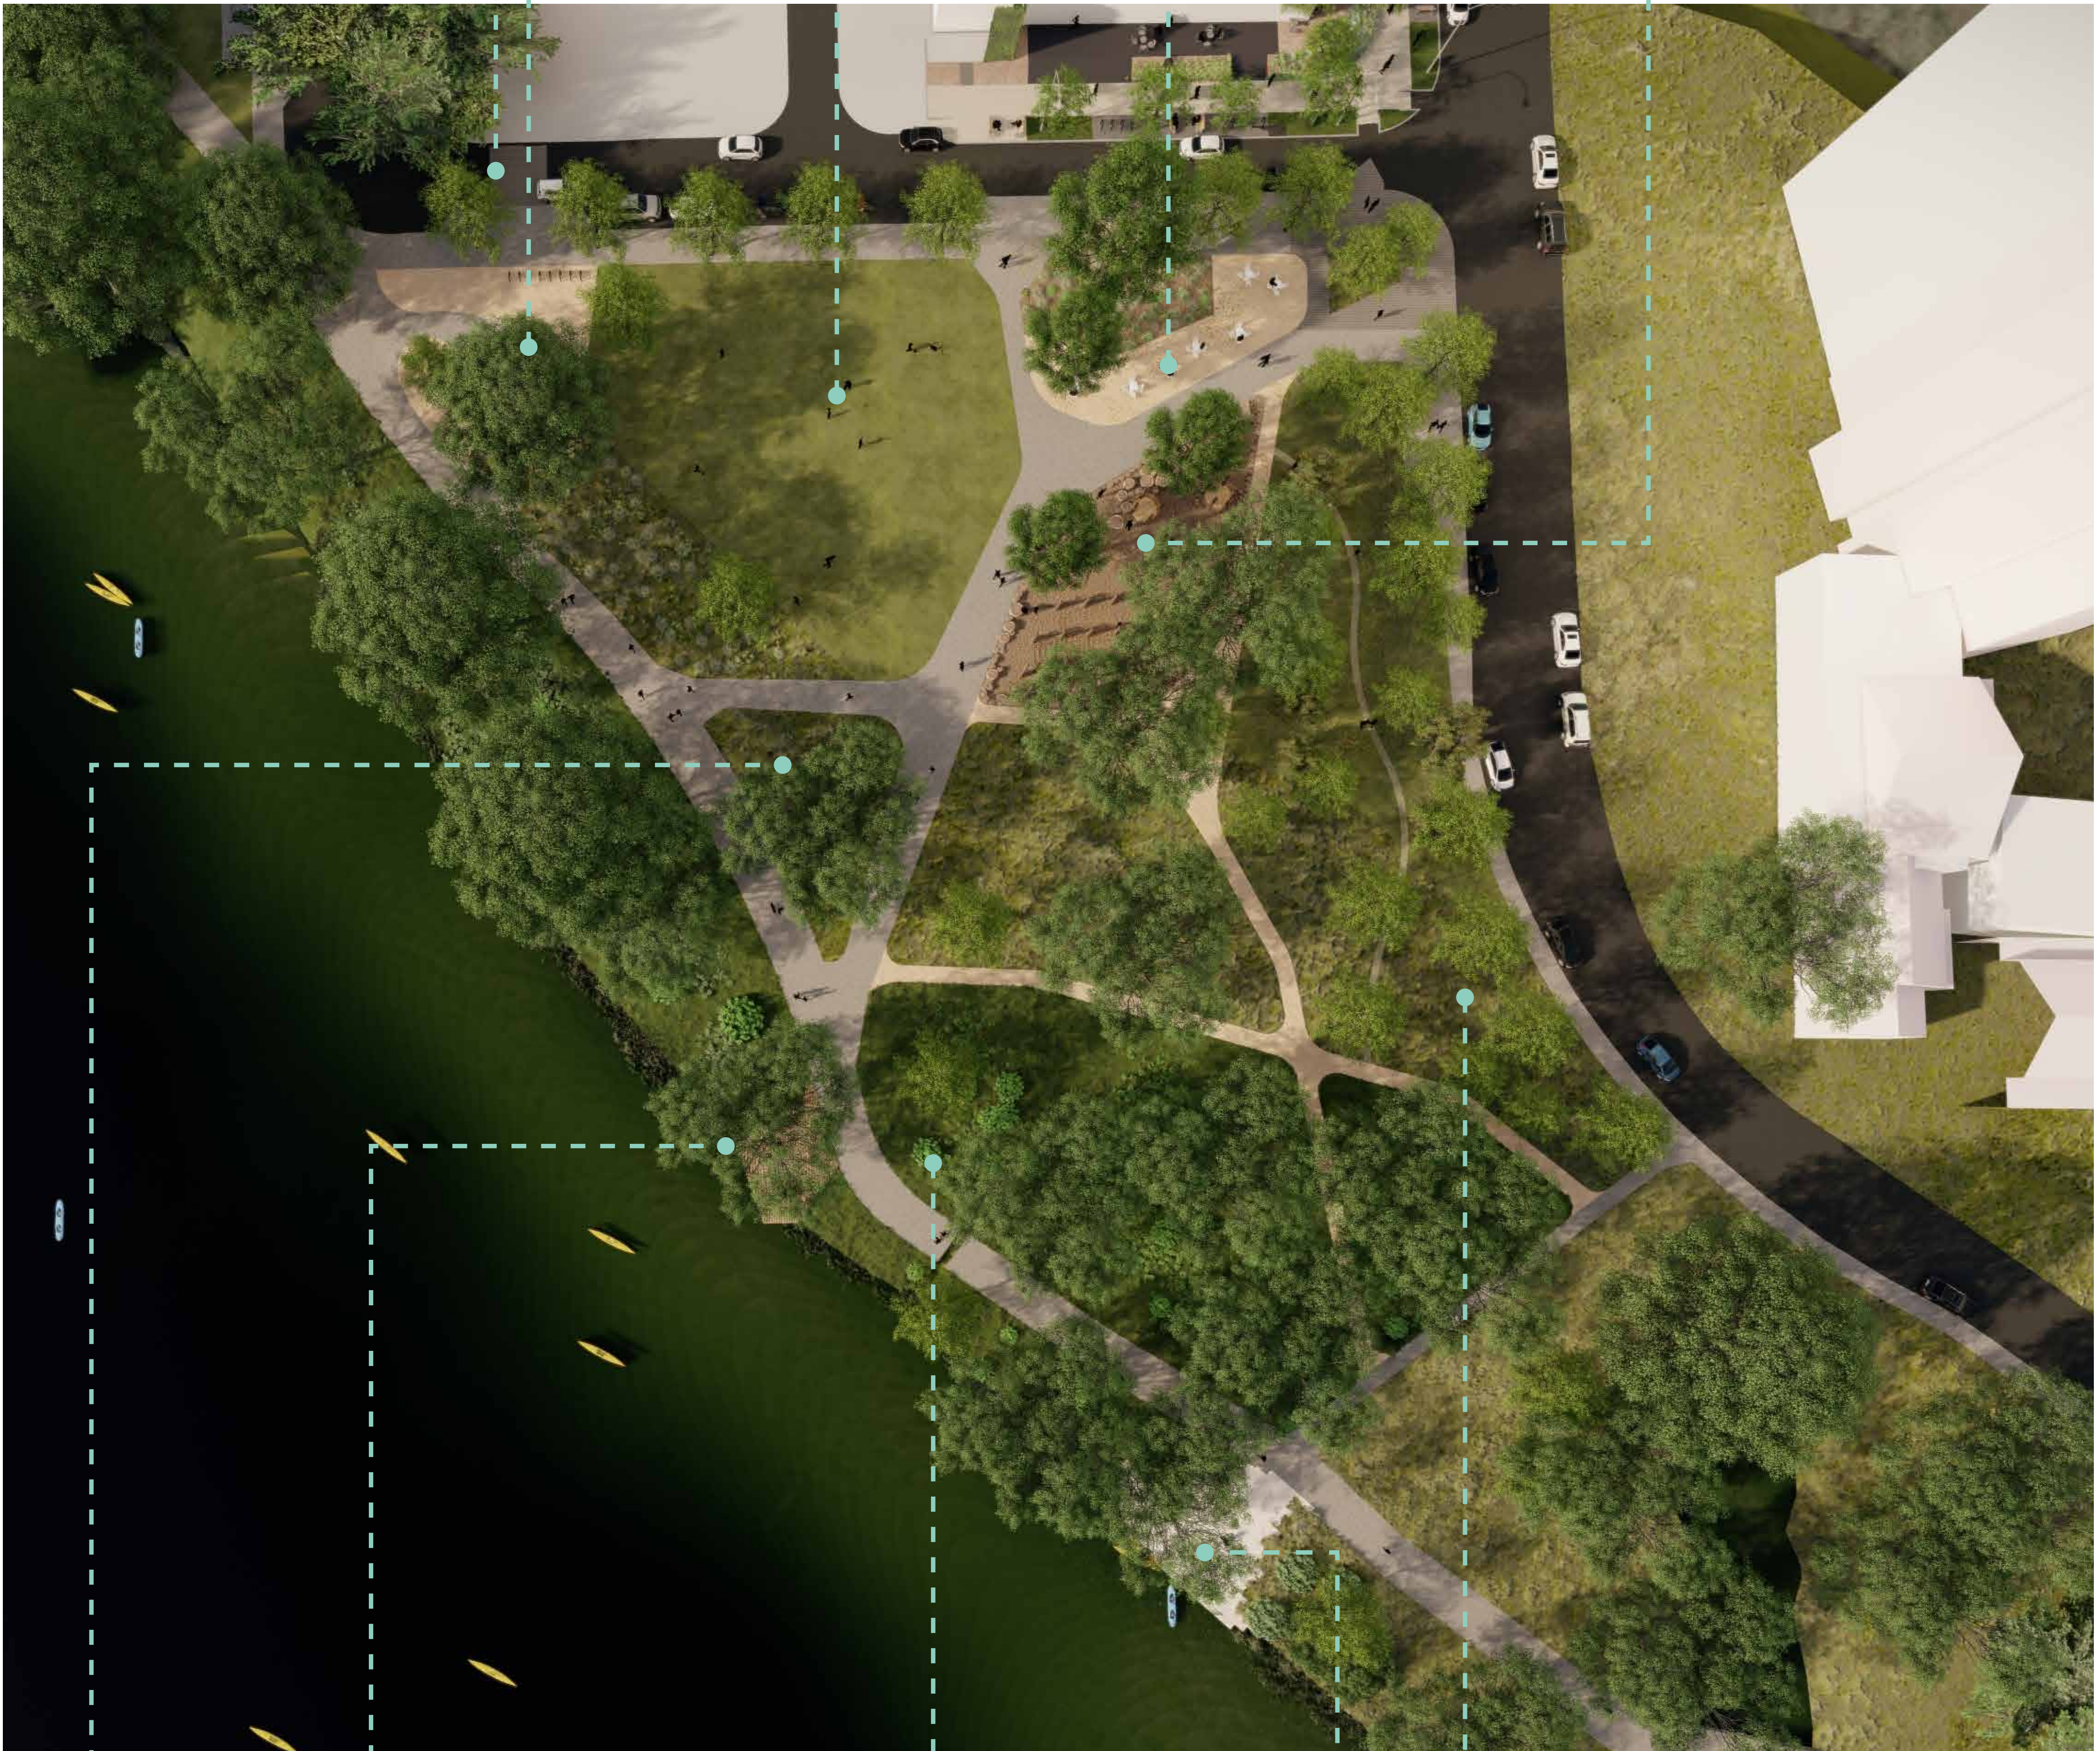

RAINEY STREET TRAILHEAD

Enhanced Crosswalks

Better connectivity to the neighborhood

Miró Rivera Rest-room

Neighborhood Lawn

A place for playing, relaxing, and rolling around

Lounge

A shady spot for community gathering and picnicking with friends

The Heron's Nest

A nature playground made from native materials to foster exploration and creativity

The Overlook

A spot for kayaks, SUPs and views of Lady Bird Lake

Upland Meadow

Planted with native Texas wildflowers and grasses

Lake Edge

Planted with native Texas riparian species

The Grove

A winding path through Pecans and other native Texas fruiting trees

The Steps

A space to sit by the water

PROJECT GOAL Improve and enhance the ecological function of the site while providing spaces for recreational use and improved trail connectivity for the growing area.

Lake Edge

PROJECT GOAL Improve and enhance the ecological function of the site while providing spaces for recreational use and improved trail connectivity for the growing area.

RAINEY STREET TRAILHEAD

The Grove