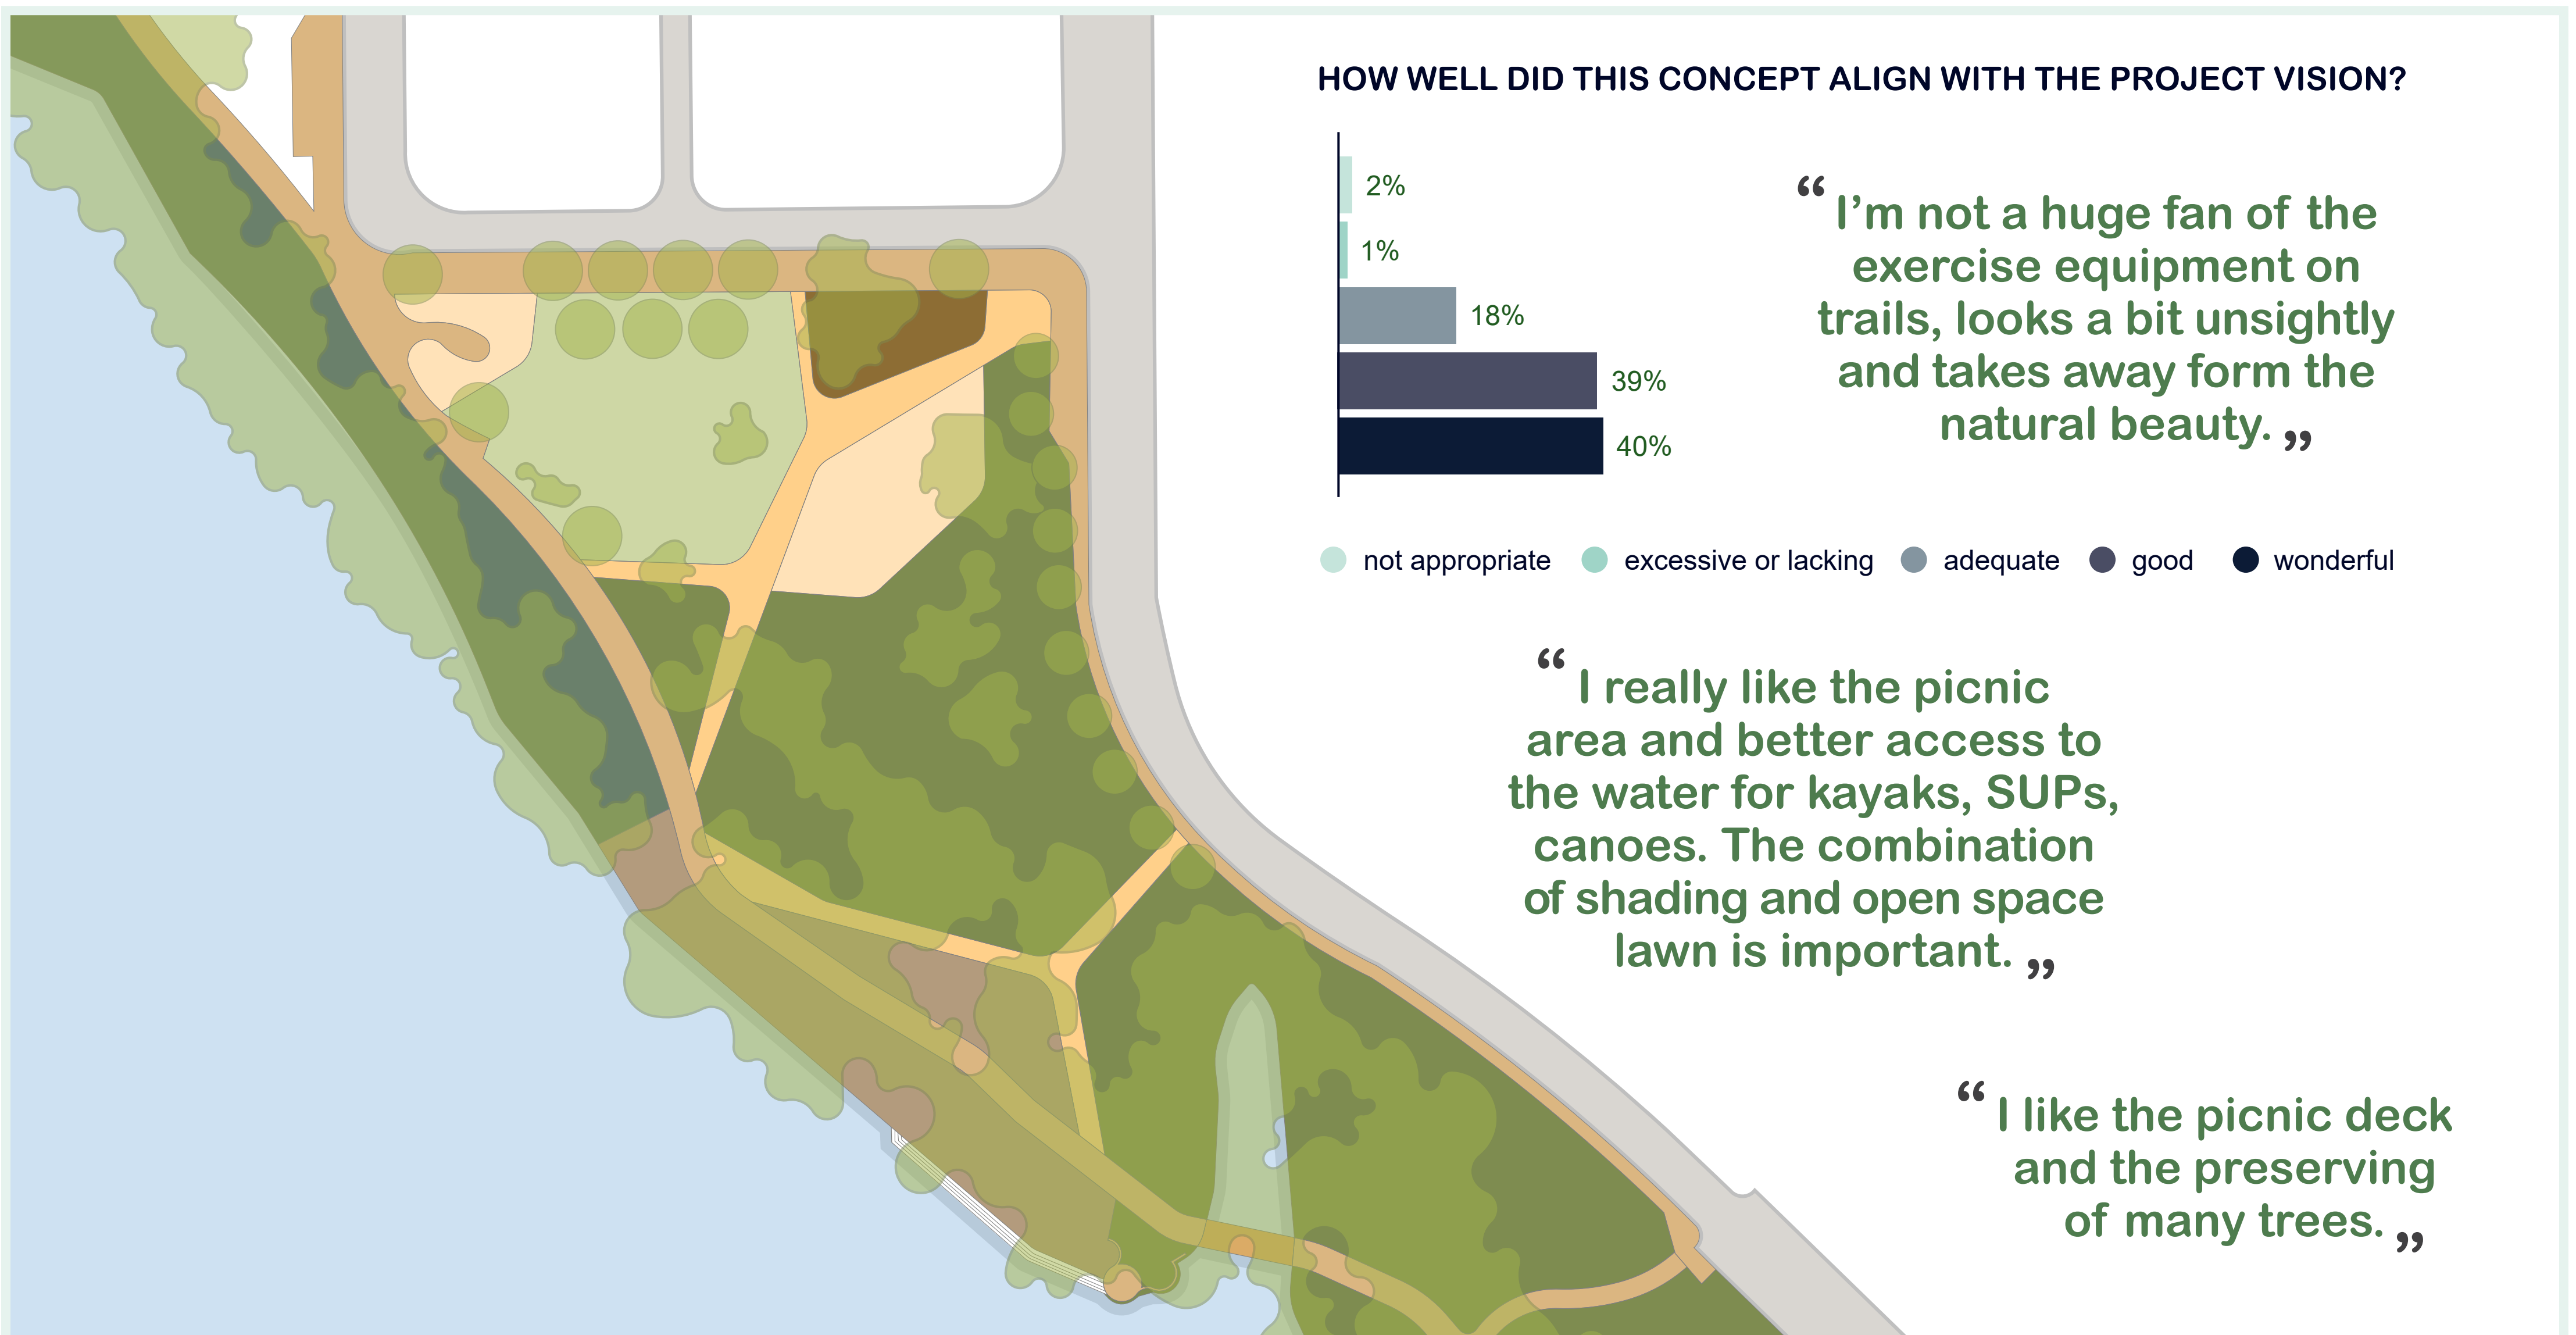

Lake Edge

Planted with native Texas riparian species

The Grove

A winding path through Pecans and other native Texas fruiting trees

The Steps

A space to sit by the water

PROJECT GOAL Improve and enhance the ecological function of the site while providing spaces for recreational use and improved trail connectivity for the growing area.

Lake Edge

PROJECT GOAL Improve and enhance the ecological function of the site while providing spaces for recreational use and improved trail connectivity for the growing area.

RAINEY STREET TRAILHEAD

The Grove

The Heron's Nest
Nature Play

Neighborhood
Lawn

Lounge

East Avenue

The Grove

Upland Meadow

The Heron's Nest
Nature Play

PROJECT GOAL Improve and enhance the ecological function of the site while providing spaces for recreational use and improved trail connectivity for the growing area.

WHAT WE HEARD

CONCEPT 1

Rainey St. Trailhead Survey #2 feedback - November 9, 2019

CONCEPT 2

Rainey St. Trailhead Survey #2 feedback - November 2019

PROJECT GOAL Improve and enhance the ecological function of the site while providing spaces for recreational use and improved trail connectivity for the growing area.