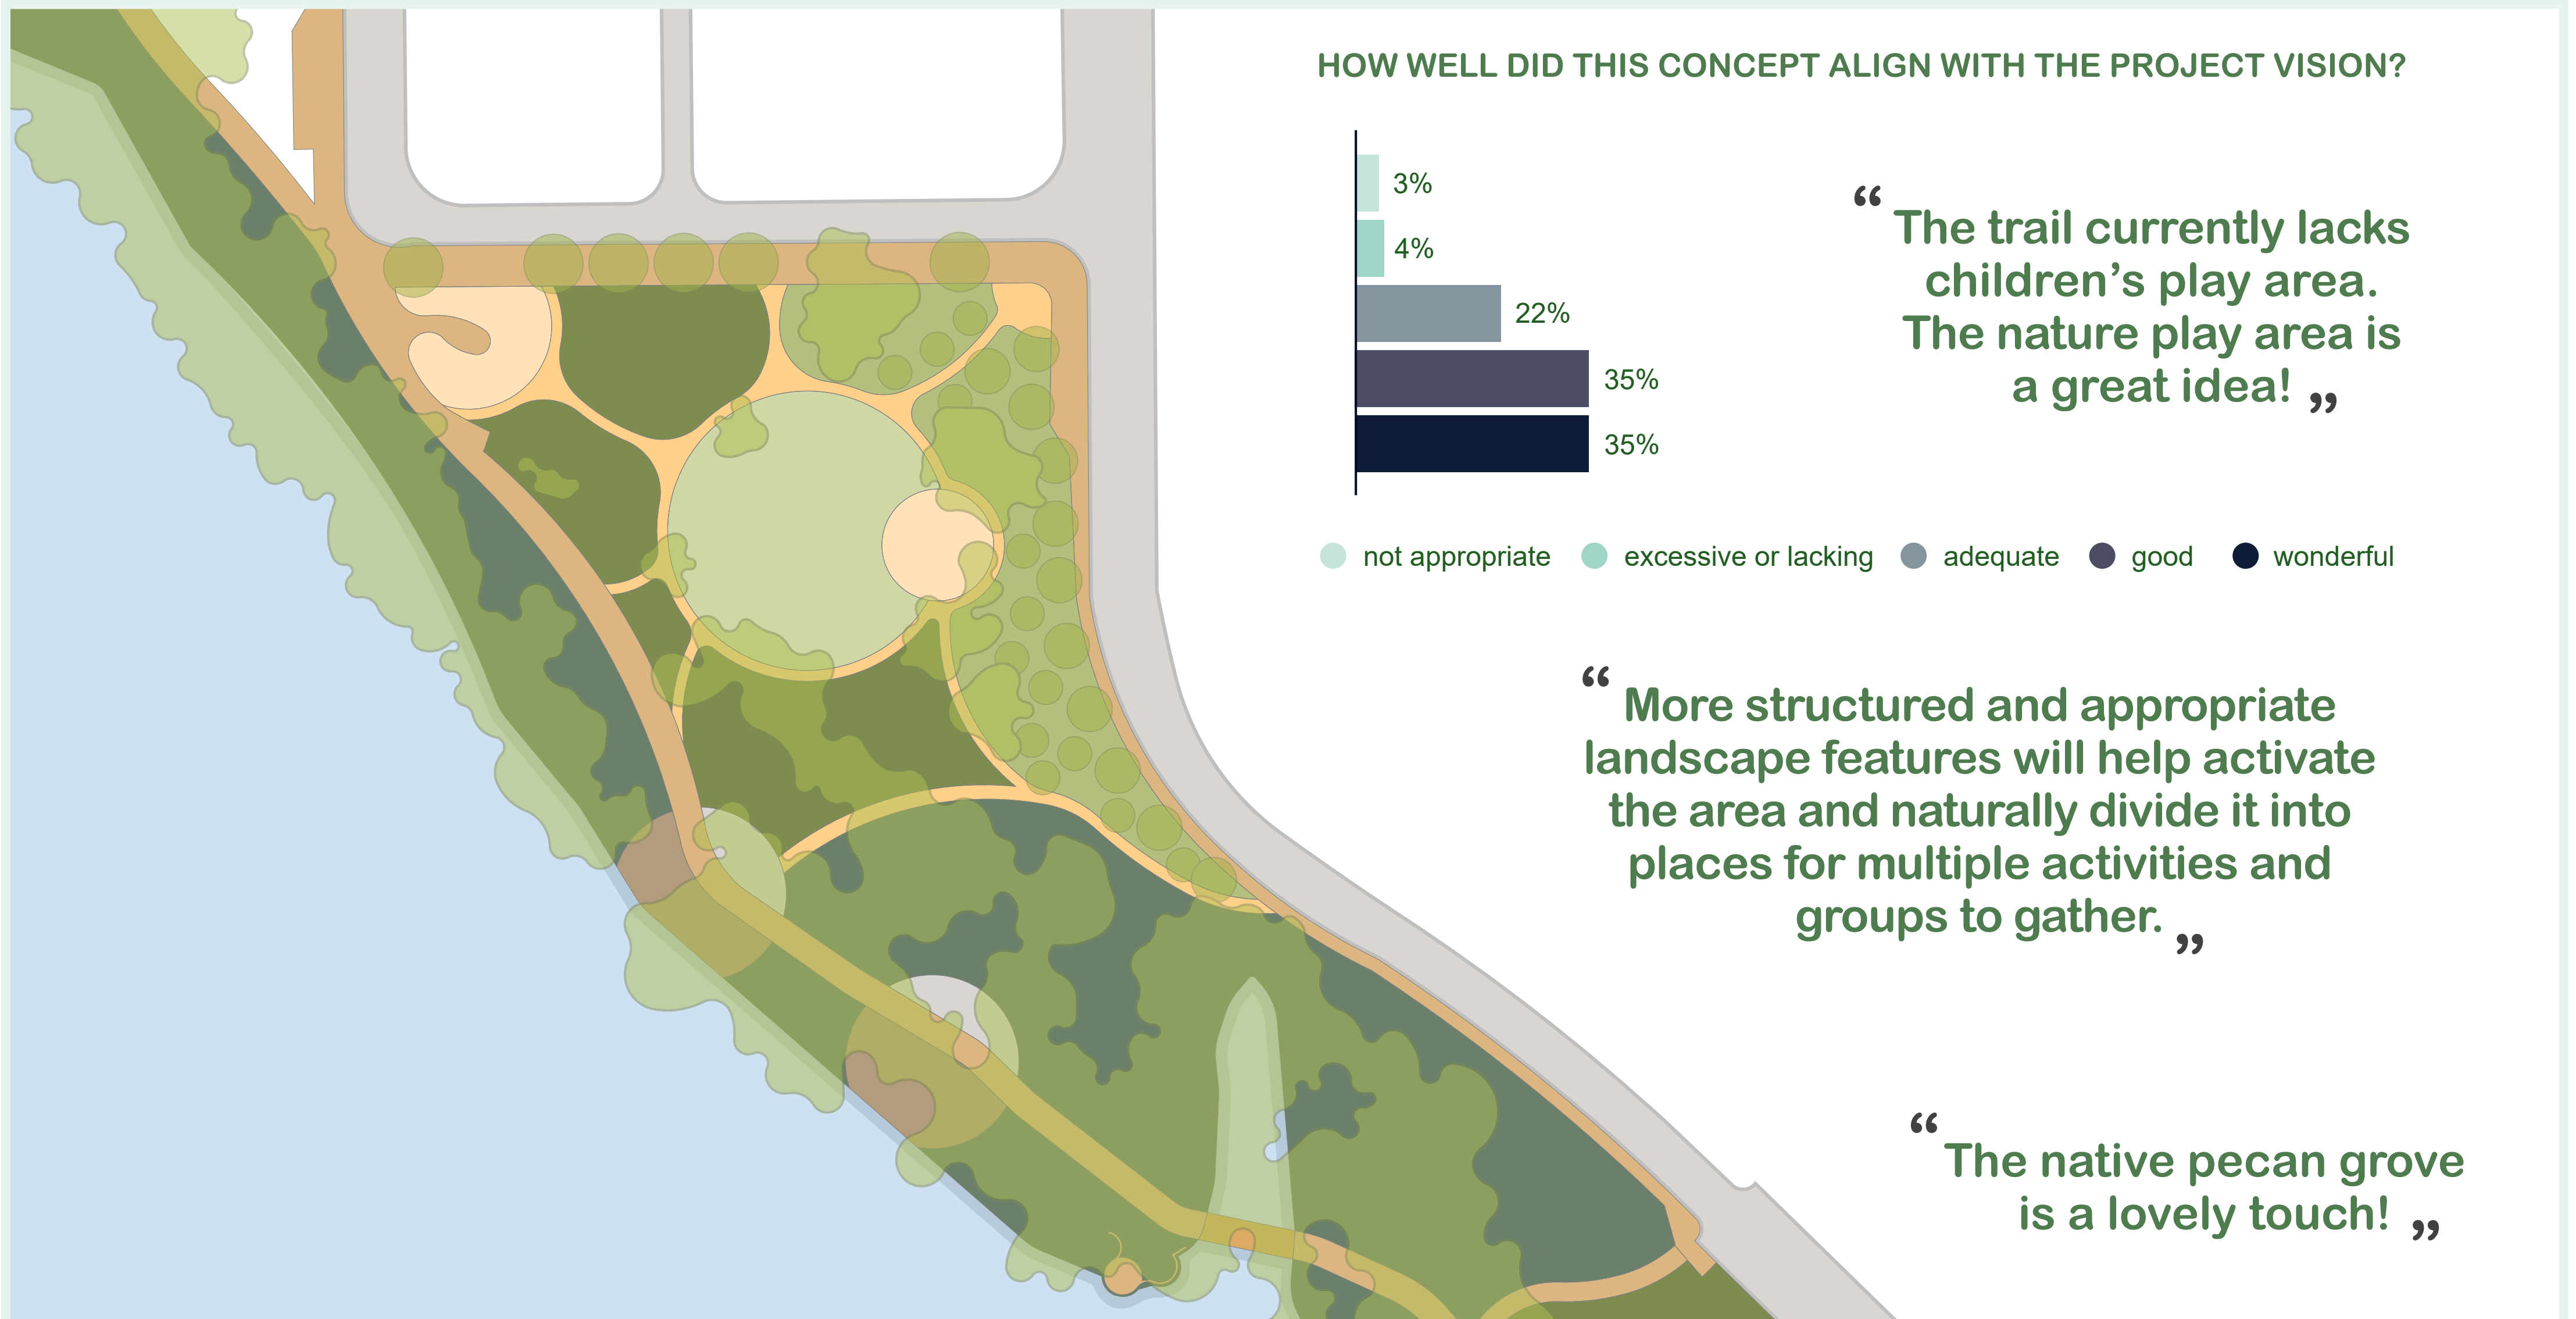

Lake Edge

Planted with native Texas riparian species

The Grove

A winding path through Pecans and other native Texas fruiting trees

The Steps

A space to sit by the water

PROJECT GOAL Improve and enhance the ecological function of the site while providing spaces for recreational use and improved trail connectivity for the growing area.

Lake Edge

PROJECT GOAL Improve and enhance the ecological function of the site while providing spaces for recreational use and improved trail connectivity for the growing area.

RAINEY STREET TRAILHEAD

The Grove

The Heron's Nest
Nature Play

Neighborhood
Lawn

Lounge

East Avenue

The Grove

Upland Meadow

The Heron's Nest
Nature Play

PROJECT GOAL Improve and enhance the ecological function of the site while providing spaces for recreational use and improved trail connectivity for the growing area.

WHAT WE HEARD

CONCEPT 1

Rainey St. Trailhead Survey #2 feedback - November 9, 2019

CONCEPT 2

Rainey St. Trailhead Survey #2 feedback - November 2019

PROJECT GOAL Improve and enhance the ecological function of the site while providing spaces for recreational use and improved trail connectivity for the growing area.