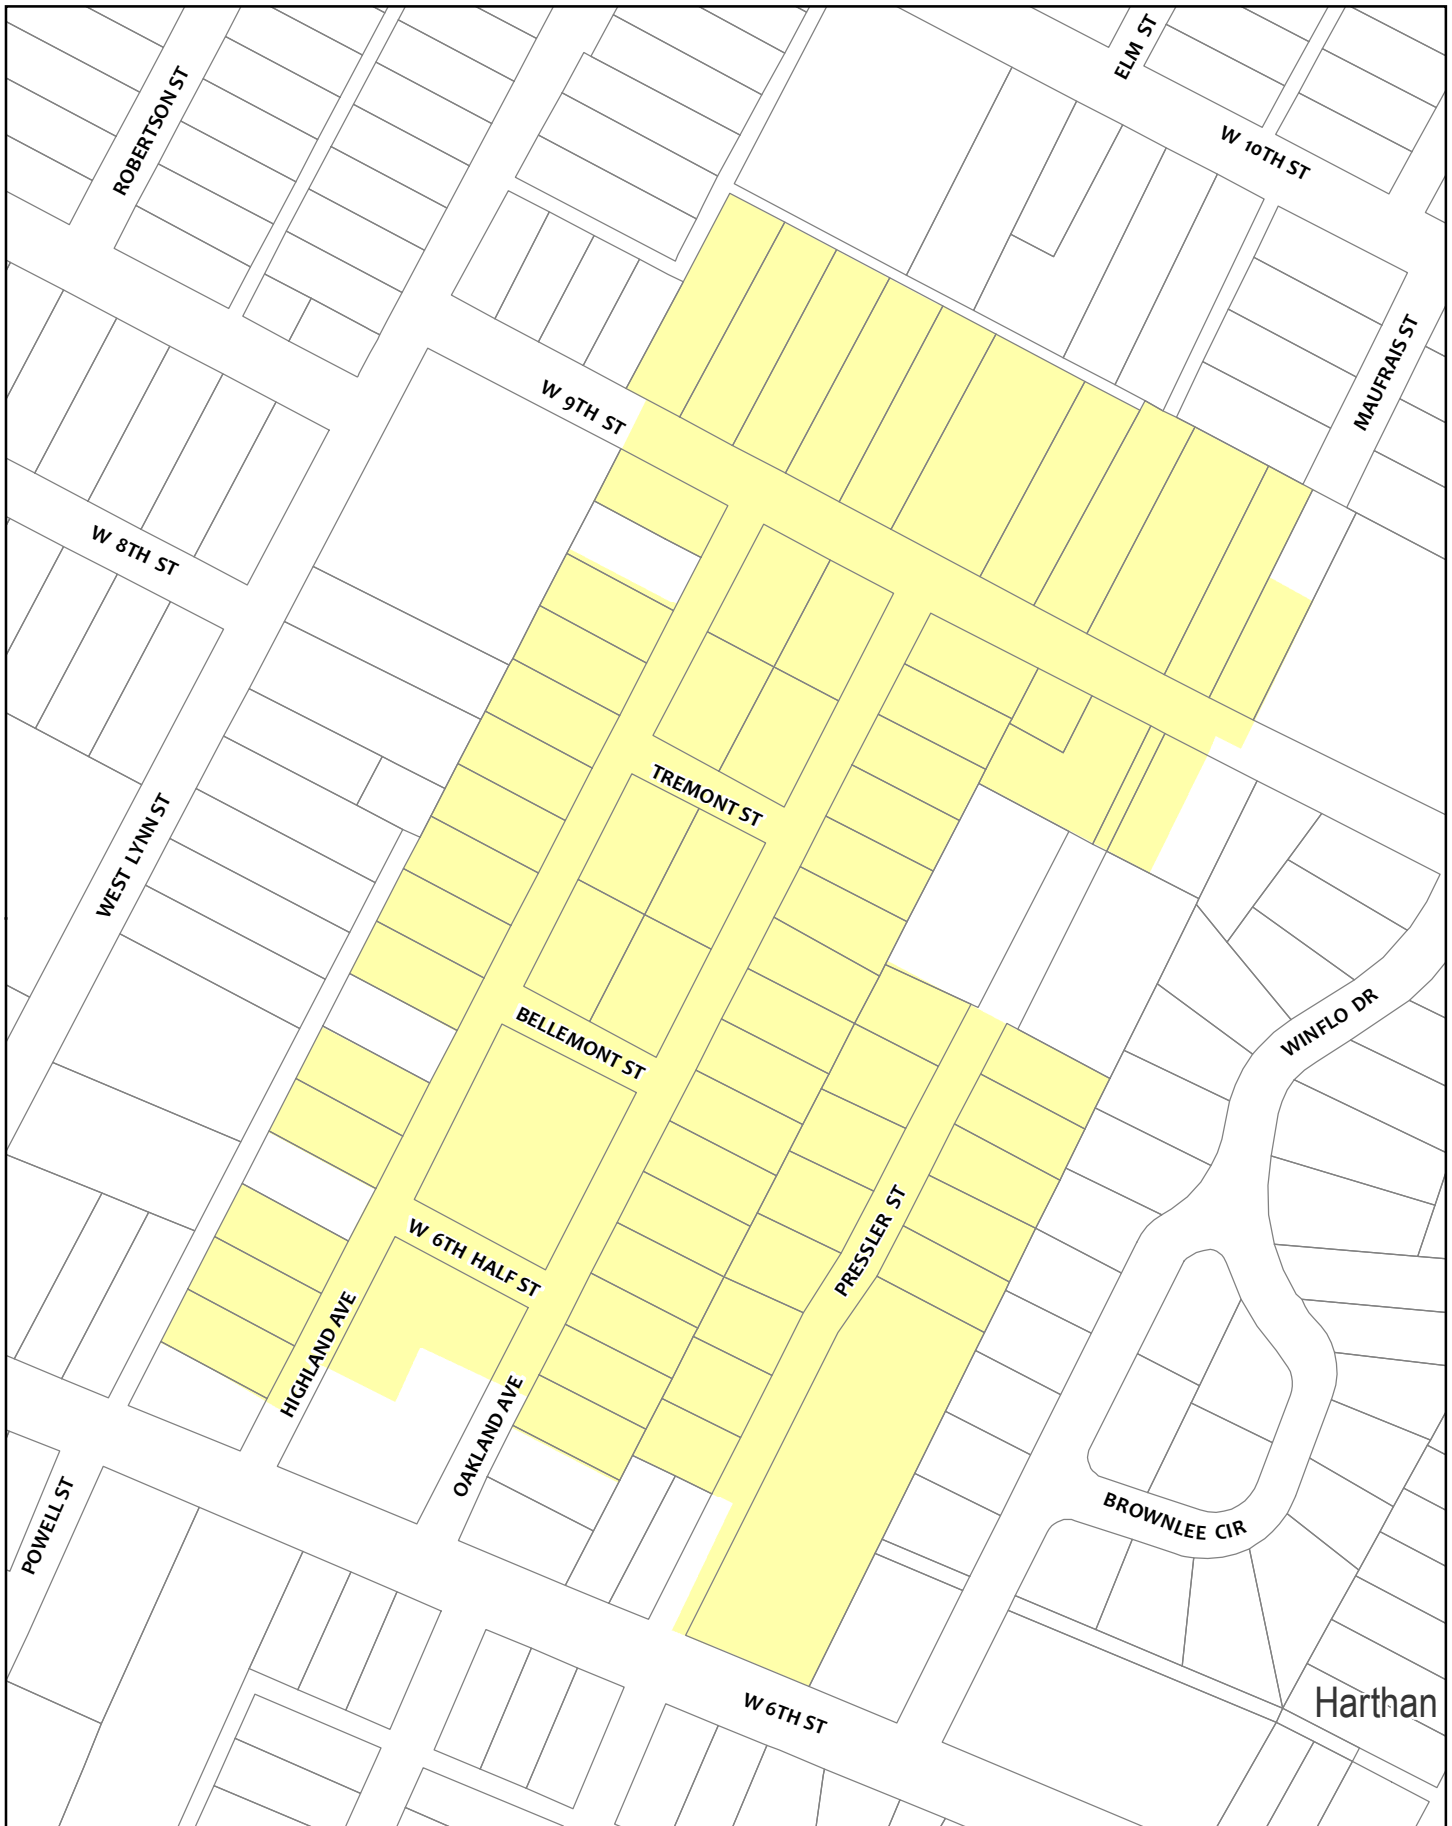

Local Historic Districts

Smoot/Terrace Park Local Historic District