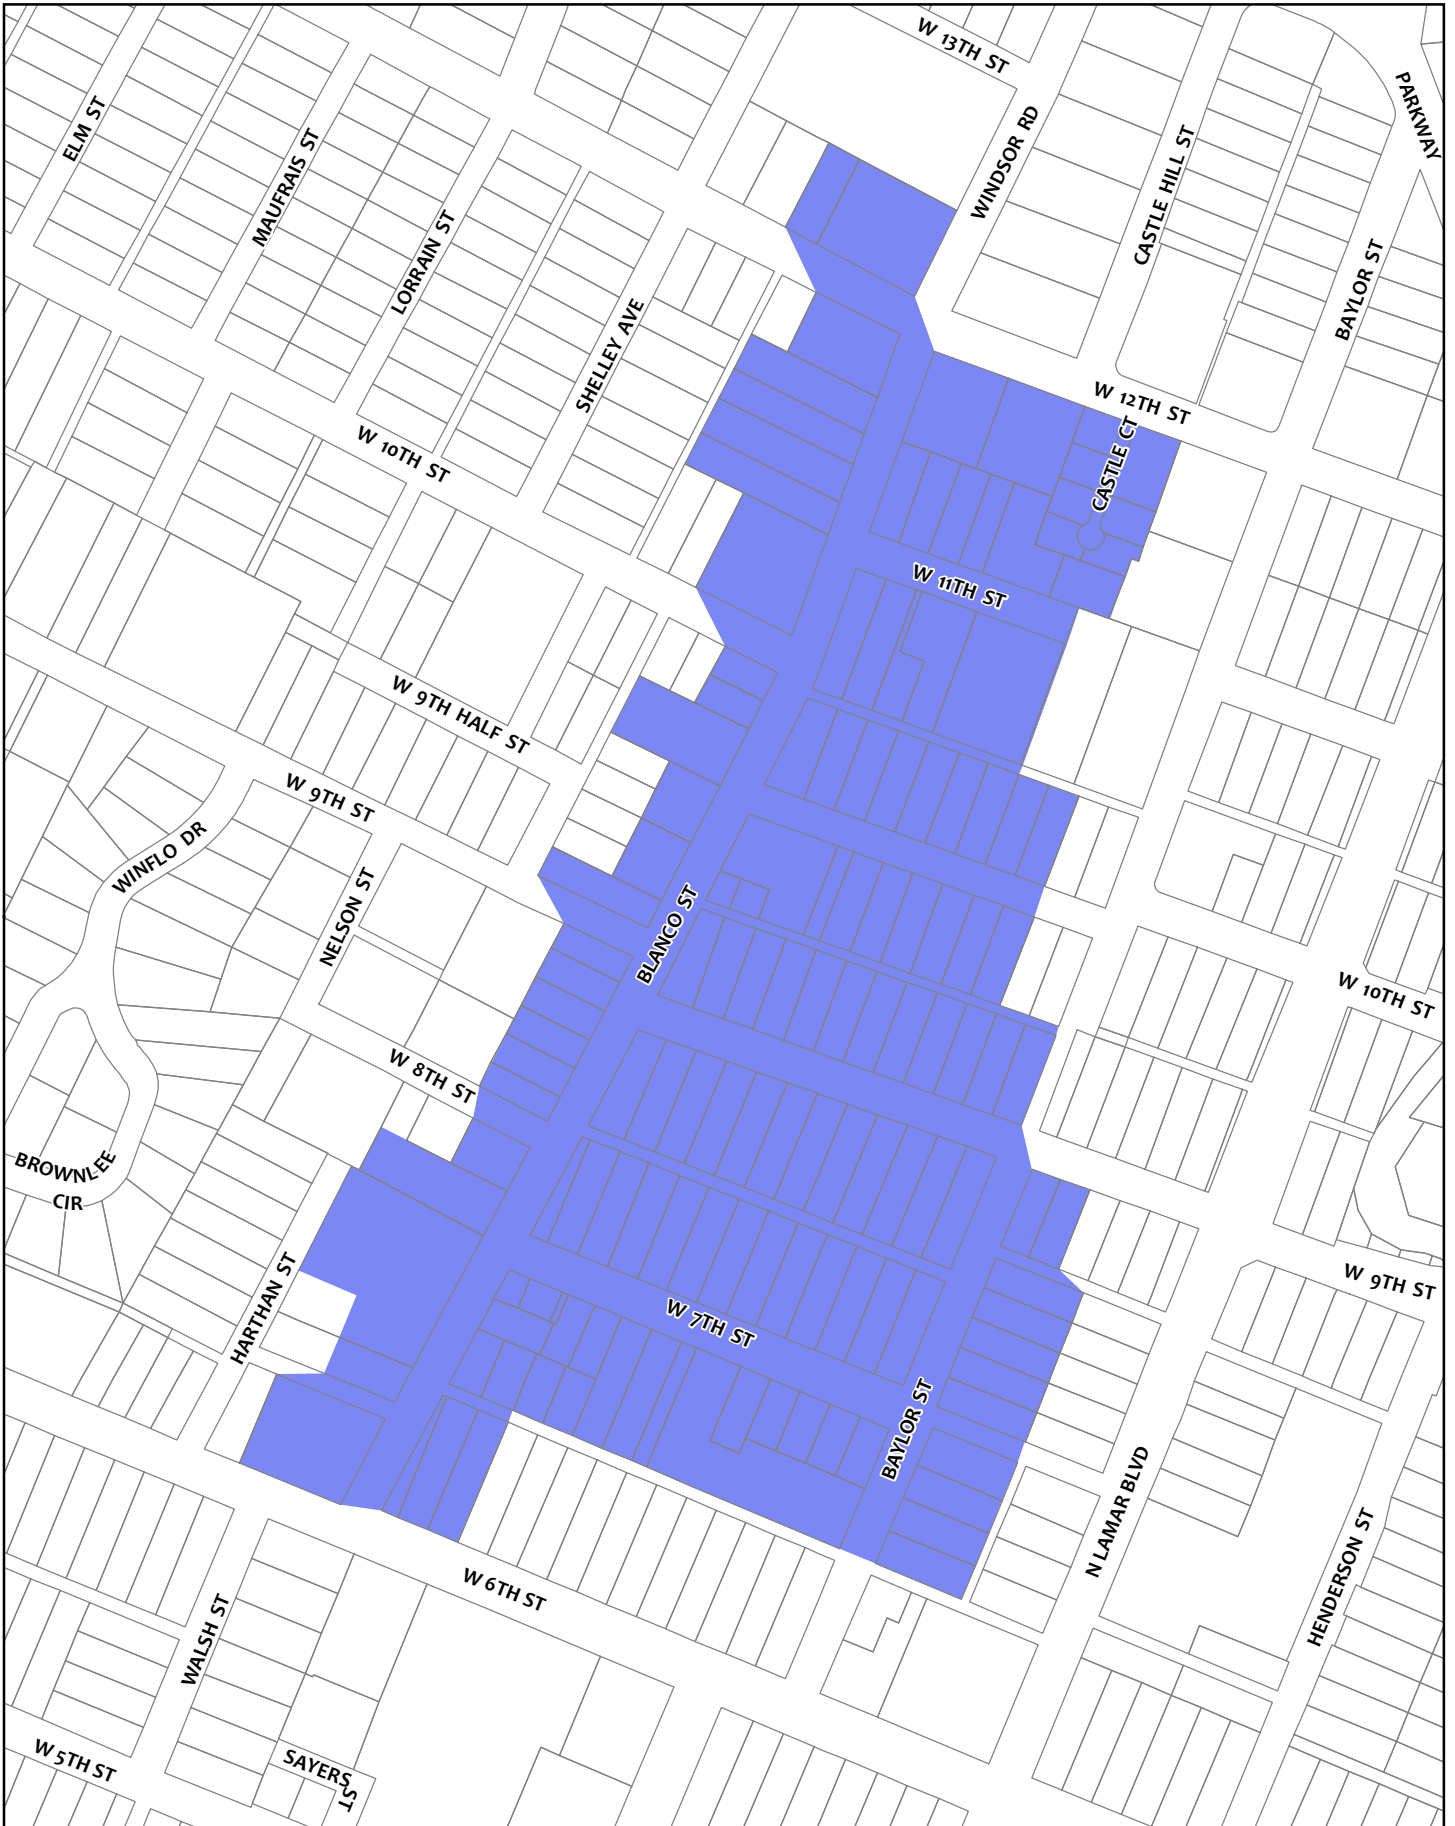

Local Historic Districts

4/11/2013

Castle Hill Local Historic District